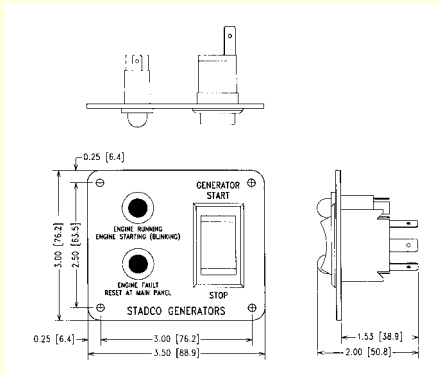

Stadco Cellpac™ & Top Dog™ Control System

4.28 [108.7]

9.50 [241.3]

8.75 [222.2]

1.23 [31.2]

6.00 [152.4]

8.95 [227.4]

5.03 [127.8]

**Standard #1556
Control System**

**8x8x4 NEMA3R enclosure
for wall mounting.
(Shipped Loose)**

Some items shown may be optional equipment.

Furnished with 12' Control Cord with weatherproof connectors.

Optional Accessories

Remote Start/Stop Panel #1558

(Shipped loose)

System Features:

- Matte black face plate.
- Marine type water resistant rocker switch for start/stop.
- LED indicators for:
  - Engine running/starting.
  - Engine shutdown fault.