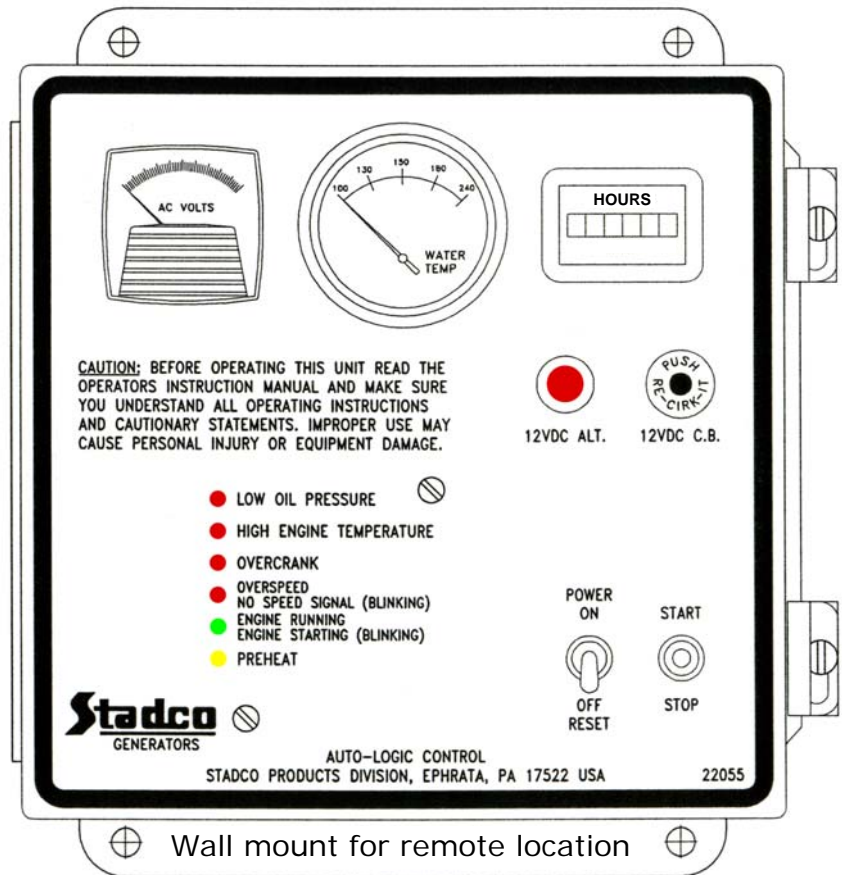

Stadco Control System

Micro-Processor Controlled

Control System Features:

- ◆ Micro-processor controller w/ autocrank starting & automatic preheat.
- ◆ Convenient error-free operation.
- ◆ 4-point safety shutdown system w/ LED fault indicators for:
 - Low Oil Pressure
 - High Engine Temperature
 - Overcrank
 - Overspeed
- ◆ Starter lockout.
- ◆ Toggle switch start/stop operation.
- ◆ Multiple remote station capable.
- ◆ NEMA3R Wall mount enclosure w/ hinged cover.

Some items shown may be optional equipment.

Micro-processor Controlled Control/Protection System #1556

Provides engine protection & LED fault indicators for: Low oil pressure, High engine temperature, Overcrank & Overspeed. Also LED indicators for engine starting, engine running & engine preheating (some models).

System features an engine controller w/autocrank that automatically preheats and cranks engine for a preset period of time. Control system allows for multiple remote stations for convenient in-cab or pump panel starting when generator is inaccessible. Includes: toggle power switch, toggle start switch, service hourmeter, 12VDC circuit breaker, 12VDC alternator light & 12 ft. control cord with weatherproof connectors. Factory wired & tested. Optional AC voltmeter and Engine temperature gauge available.

Optional Accessories

Remote Start/Stop Panel #1558

(Shipped loose)

System Features:

- ◆ Matte black face plate.
- ◆ Marine type water resistant rocker switch for start/stop.
- ◆ LED indicators for:
 - Engine running/starting.
 - Engine shutdown fault.