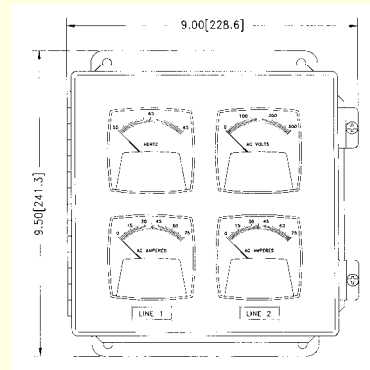

5.03 [127.8]

**Standard #1556
Control System**

**8x8x4 NEMA3R enclosure
for wall mounting.
(Shipped Loose)**

Some items shown may be optional equipment.

Furnished with 12' Control Cord with weatherproof connectors.

AC Meter Panel #1222

(Shipped loose)

System Features:

- ◆ 8x8x4 NEMA3R enclosure for wall mounting.
- ◆ Voltmeter.
- ◆ Frequency meter.
- ◆ (2) Ammeters & Current transformers.
- ◆ Factory wired to terminal strip.