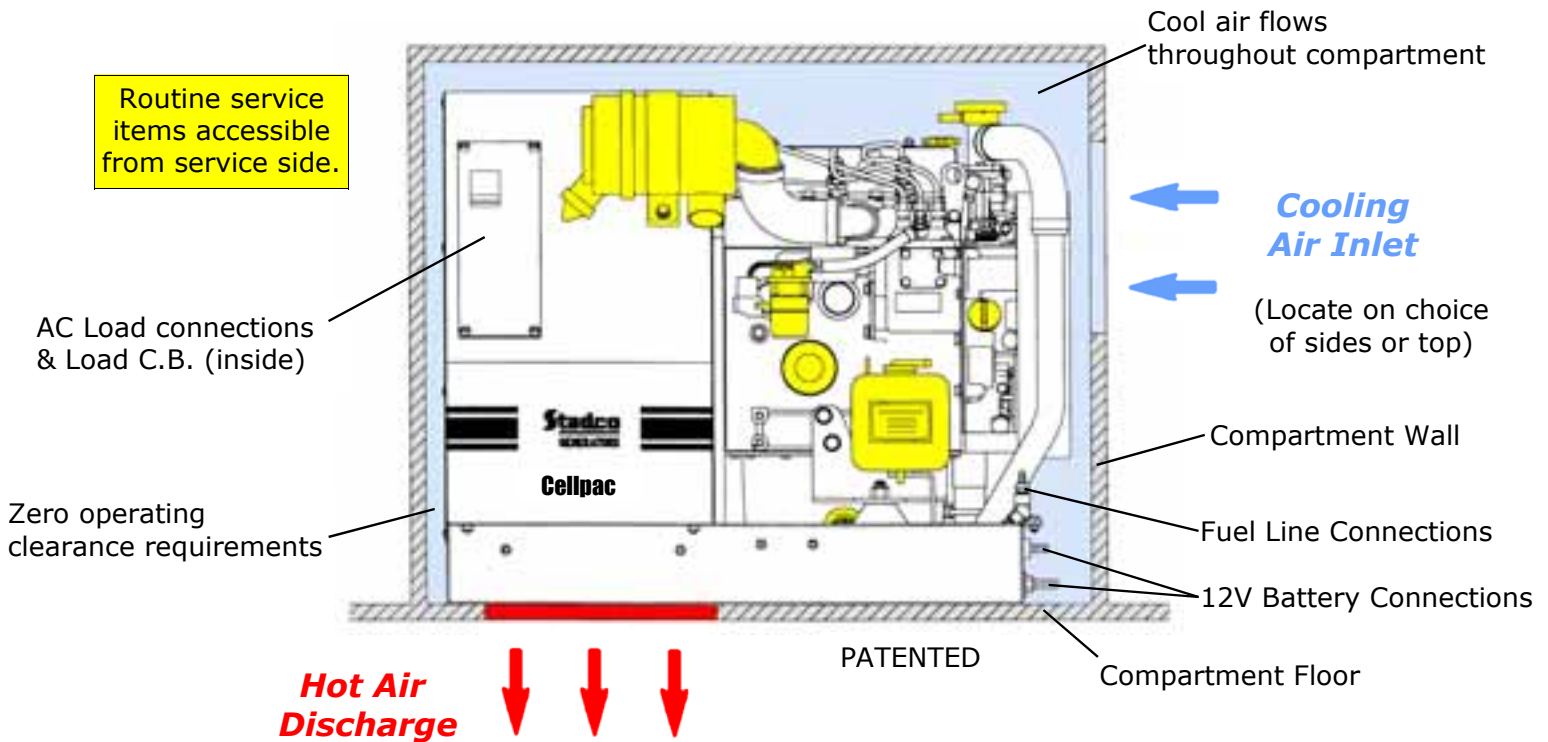

Stadco Cellpac™ Generators Operating Concept

PACKAGE DESIGN CUTS INSTALLATION TIME & COST BY 50%

Control Panel #1556
NEMA3R 8x8x4 Enclosure for wall mount. Wired with 10ft. Cord.

Insulation wrapped exhaust tailpipe w/ thru-the-floor connection.