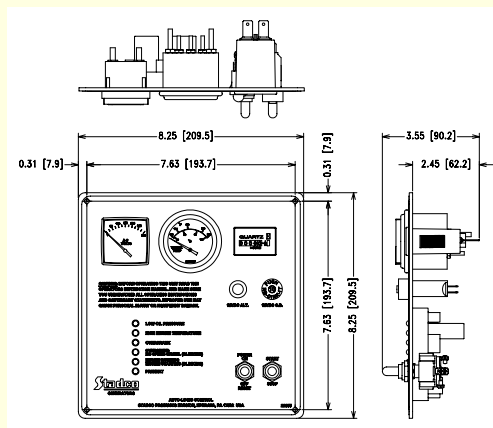

#### System Features:

- ◆ Matte black face plate.
- ◆ Marine type water resistant rocker switch for start/stop.
- ◆ LED indicators for:
  - Engine running/starting.
  - Engine shutdown fault.

#### System Features:

- ◆ Standard #1556 Control System mounted on flat panel.
- ◆ Factory wired with Deutsch Connector Pigtail.

Some items shown may be optional equipment.

Refer to price list for additional control system options & generator accessories.  
 Specifications are subject to change without notice.