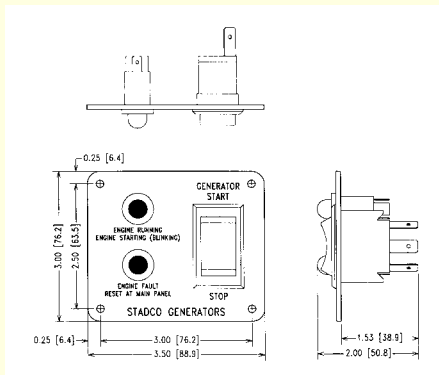

Stadco Cellpac™ & Top Dog™ Control System

Standard #1556 Control System
8x8x4 NEMA3R enclosure for wall mounting.
(Shipped Loose)

Some items shown may be optional equipment.

Furnished with 12' Control Cord with weatherproof connectors.

Optional Accessories

Remote Start/Stop Panel #1558

(Shipped loose)

System Features:

- Matte black face plate.
- Marine type water resistant rocker switch for start/stop.
- LED indicators for:
  - Engine running/starting.
  - Engine shutdown fault.