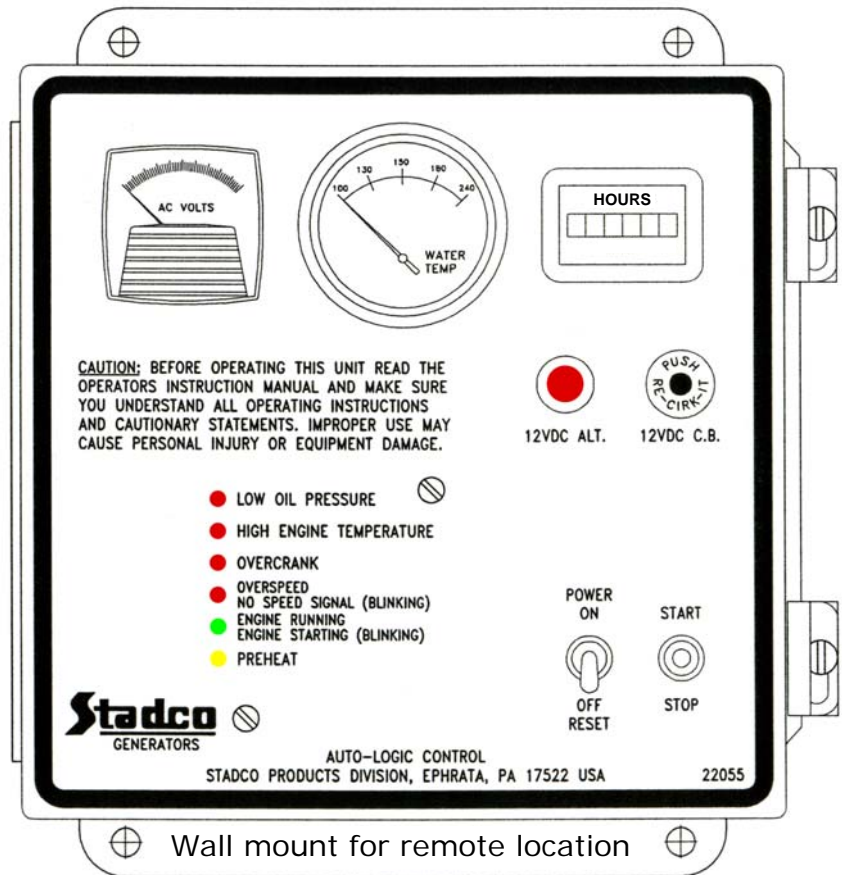

# Stadco Control System

**Micro-Processor Controlled**

## Control System Features:

- ◆ *Micro-processor controller w/ autocrank starting & automatic preheat.*
- ◆ *Convenient error-free operation.*
- ◆ *4-point safety shutdown system w/ LED fault indicators for:*
  - *Low Oil Pressure*
  - *High Engine Temperature*
  - *Overcrank*
  - *Overspeed*
- ◆ *Starter lockout.*
- ◆ *Toggle switch start/stop operation.*
- ◆ *Multiple remote station capable.*
- ◆ *NEMA3R Wall mount enclosure w/ hinged cover.*

## **Micro-processor Controlled Control/Protection System #1556**

Provides engine protection & LED fault indicators for: Low oil pressure, High engine temperature, Overcrank & Overspeed. Also LED indicators for engine starting, engine running & engine preheating (some models). Optionally available with flat panel face configuration.

System features an engine controller w/autocrank that automatically preheats and cranks engine for a preset period of time. Control system allows for multiple remote stations for convenient in-cab or pump panel starting when generator is inaccessible. Includes: toggle power switch, toggle start switch, service hourmeter, 12VDC circuit breaker, 12VDC alternator light & 12 ft. control cord with weatherproof connectors. Factory wired & tested. Optional AC voltmeter and Engine temperature gauge available.